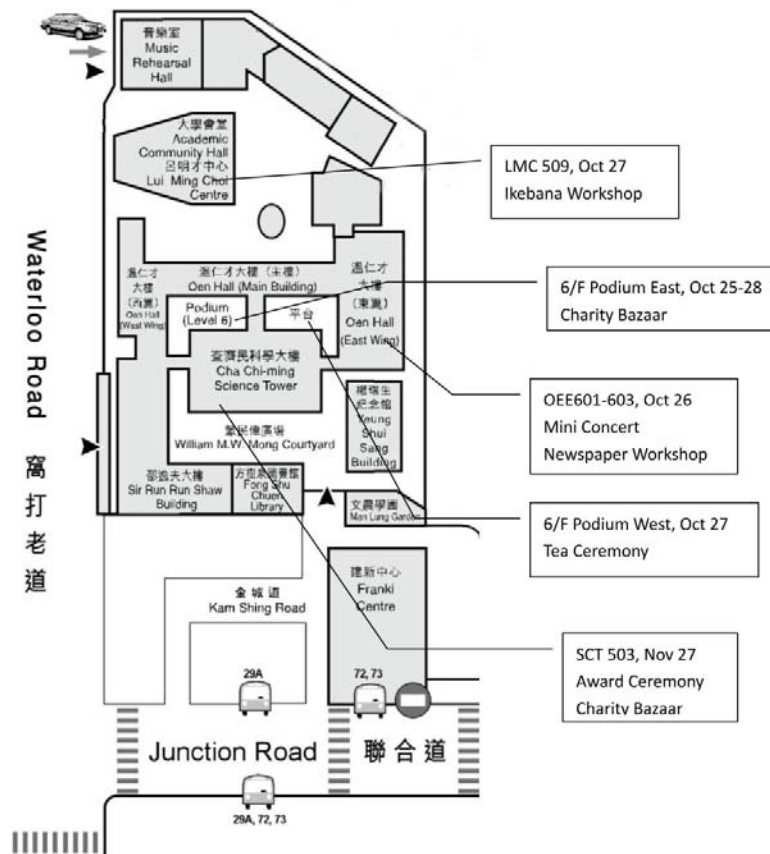

About 'Project YUI Consortium'

Project YUI Consortium, a group of Organizations Institute of General, aims to provide continuous support to the children who are affected by the 311 East Japan Earthquake. Through cooperating with NPO, corporation and individuals, Project YUI provides a range of services such as mental care, academic activities, sports and cultural activities, school related extra-curriculum activities, environmental maintenances, safety matters of children and administrations. It is also participates in the Ministry of Education, Culture, Sports, Science and Technology as an Observer.

Event venue

Hong Sin Hang Campus, Hong Kong Baptist University (224 Waterloo Road, Kowloon)

Contact:

Yiting Wang	11051140@hkbu.edu.hk
Asami Shoda	10508708@hkbu.edu.hk
Wakae Hashida	wakaeh@gmail.com
Takako Mochizuki	takako@hkbu.edu.hk